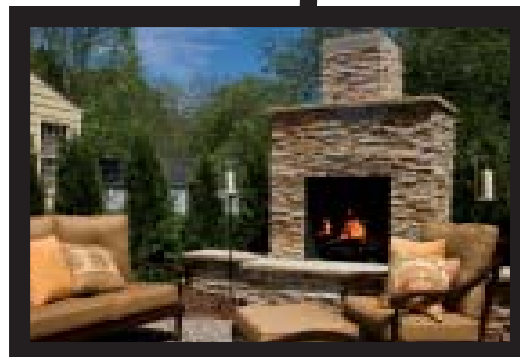

# Emberlok Outdoor Fireplaces

Emberlok is a simple way to build a high-end, all-masonry outdoor fireplace and chimney. This smartly designed system installs in a matter of hours for less than half the cost of a traditional brick & mortar fireplace. And it enhances the value of any outdoor living space.

30", 36" and 42"  
Models Available

30" Model:  
Retail Pricing  
\$1280.00

36" Model:  
Retail Pricing  
\$1500.00

42" Model:  
Retail Pricing \$1900.00

- Firebox and chimney deliver on a single pallet.
- Set base plate on non-combustible foundation.
- Place centerbacks along rear of base plate and build smoke chamber.
- Install firebrick and veneer. Fireplace is complete.
- All models come with a 20 year warranty and a 100 year life expectancy.