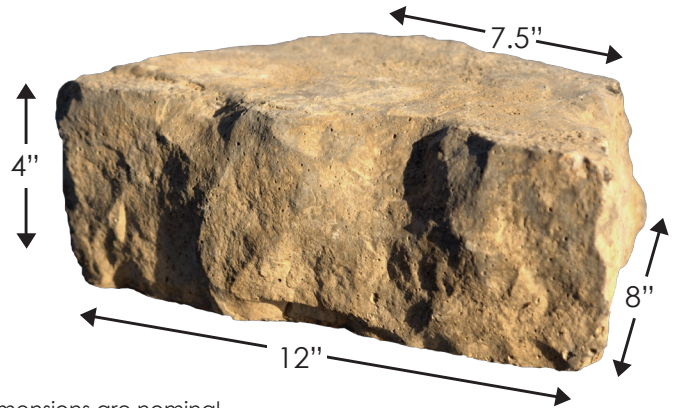

The
DIMENSIONAL WALL
Collection

ROSETTA®

THE LOOK AND FEEL OF NATURE

 **OBERFIELDS LLC**
SOLID PERFORMANCE
IN CONCRETE PRODUCTS®

FEATURES

- Hand-hewn stone texture.
- Consistant dimensions.
- Perfect for retaining walls, freestanding walls, edging, columns and more.
- Natural stone texture on five sides.

COLOR

DIMENSIONAL STRAIGHT BLOCK

DIMENSIONAL WEDGE BLOCK

*Dimensions are nominal

DIMENSIONAL STRAIGHT PALLET

- 75 pieces / pallet
- 28# / piece
- 2100# / pallet

DIMENSIONAL WEDGE PALLET

- 100 pieces / pallet
- 20# / piece
- 2000# / pallet