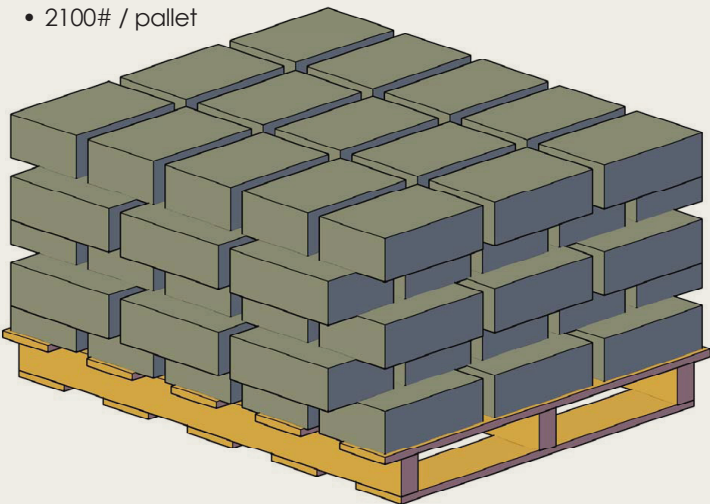

The
DIMENSIONAL WALL
Collection

ROSETTA®

THE LOOK AND FEEL OF NATURE

 **OBERFIELDS LLC**
SOLID PERFORMANCE
IN CONCRETE PRODUCTS®

FEATURES

- Hand-hewn stone texture.
- Consistant dimensions.
- Perfect for retaining walls, freestanding walls, edging, columns and more.
- Natural stone texture on five sides.

COLOR

DIMENSIONAL STRAIGHT BLOCK

DIMENSIONAL WEDGE BLOCK

*Dimensions are nominal

DIMENSIONAL STRAIGHT PALLET

- 75 pieces / pallet
- 28# / piece
- 2100# / pallet

DIMENSIONAL WEDGE PALLET

- 100 pieces / pallet
- 20# / piece
- 2000# / pallet