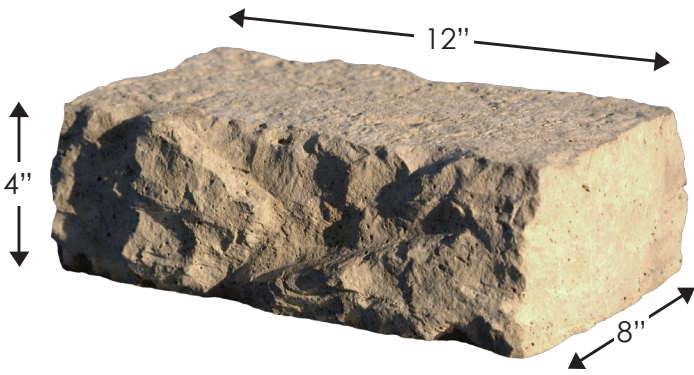

The
DIMENSIONAL WALL
Collection

ROSETTA®

THE LOOK AND FEEL OF NATURE

 **OBERFIELDS LLC**
SOLID PERFORMANCE
IN CONCRETE PRODUCTS®

FEATURES

- Hand-hewn stone texture.
- Consistant dimensions.
- Perfect for retaining walls, freestanding walls, edging, columns and more.
- Natural stone texture on five sides.

COLOR

DIMENSIONAL STRAIGHT BLOCK

DIMENSIONAL WEDGE BLOCK

*Dimensions are nominal

DIMENSIONAL STRAIGHT PALLET

- 75 pieces / pallet
- 28# / piece
- 2100# / pallet

DIMENSIONAL WEDGE PALLET

- 100 pieces / pallet
- 20# / piece
- 2000# / pallet